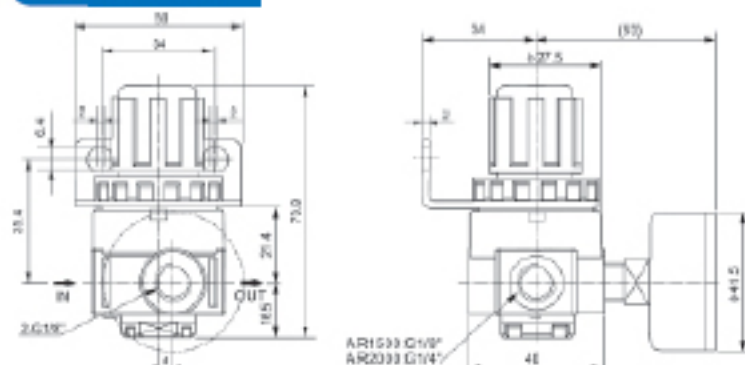

AR, BR Series Regulator

Ordering code

BR

Model
AR: Small size
BR: Middle size

2000

Port size
1500: G1/8"
2000: G1/4"
3000: G3/8"
4000: G1/2"

Symbol

Specifications

Model	AR1500	AR2000	BR2000	BR3000	BR4000
Fluid	Air				
Port size	G1/8"	G1/4"	G1/4"	G3/8"	G1/2"
Pressure range	0.05 ~ 0.85MPa				
Max. pressure	0.95MPa				
Proof pressure	1.5MPa				
Operating temperature	5 ~ 60°C				
Weight	0.20 KG		0.23 KG		
Material of Body	Aluminum die-cast				

Dimensions

AR Series

BR Series