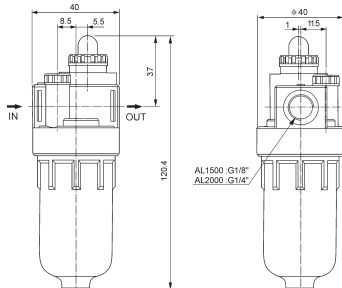

1500: G1/8"

3000: G3/8"

2000: G1/4"

4000: G1/2"

Symbol

Specifications

Model	AL1500	AL2000	BL2000	BL3000	BL4000
Fluid	Air				
Port size	G1/8"	G1/4"	G1/4"	G3/8"	G1/2"
Proof pressure	1.5MPa				
Operating temperature	5 ~ 60°C				
Recommended lubricant	ISO VG 32 or equivalent				
Oil bowl capacity	25 cc		90 cc		
Weight	0.17KG		0.25KG		
Material	Body	Aluminum die-cast			
	Bowl	P C			
	Bowl guard	-		Nylon, Iron	

Dimensions

AL Series

BL Series