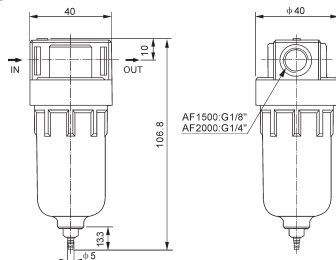

AF, BF Series Filter

Ordering code

BF

Model
AF: Small size
BF: Middle size

3000

Port size
1500: G1/8"
2000: G1/4"
3000: G3/8"
4000: G1/2"

D

Drain type
Blank: Differential drain
D: Automatic drain

Symbol

Specifications

Model		AF1500	AF2000	BF2000	BF3000	BF4000
Fluid		Air				
Port size		G1/8"	G1/4"	G1/4"	G3/8"	G1/2"
Filtering grade		40 μ				
Proof pressure		1.5MPa				
Operating temperature		5 ~ 60°C				
Drain bowl capacity		15 cc		60 cc		
Weight		0.14KG		0.33KG		
Material	Body	Aluminum die-cast				
	Bowl	PC IR2200				
	Bowl guard	-				
					Nylon, Iron	

Dimensions

AF Series

BF Series