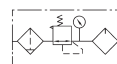

Fluid	Air
Proof pressure	1.5MPa (15kgf/cm²)
Max. operating pressure	1.0MPa (10kgf/cm²)
Ambient and fluid temperature	5~60℃
Nominal filtration rating	5 μ m 25 μ m 50 μ m
Recommended lubricant	Class 1 turbine oil (ISO VG32)
Bowl material	PC K1300
Bowl guard	AC1000~2000 (Not available) AC2500~5000 (Available)
Set pressure range	AC1000:0.05~0.7MPa (0.5~7kgf/cm²) AC2000~5000:0.05~0.85MPa (0.5~8.5kgf/cm²)
Regulator construction	Relieving type

Model	Specifications						Accessories		
	Component			*Rated flow (L/min)	**Port size (G)	Pressure gauge port size	Weight (kg)	Bracket (2PCS)	Pressure gauge
	Filter	Regulator	Lubricator						
AC1000-M5	AF1000	AR1000	AL1000	90	M5	1/16	0.26	Y10L	G27-10-R1
AC2000-01	AF2000	AR2000	AL2000	500	1/8	1/8	0.74	Y20L	G36-10-01
AC2000-02					1/4				
AC2500-02	AF3000	AR2500	AL3000	1500	1/4	1/8	1.04	Y30L	
AC2500-03					3/8				
AC3000-02	AF3000	AR3000	AL3000	2000	1/4	1/8	1.18	Y30L	
AC3000-03					3/8				
AC4000-03	AF4000	AR4000	AL4000	4000	3/8	1/4	2.14	Y40L	
AC4000-04					1/2				
AC4000-06	AF4000-06	AR4000-06	AL4000-06	4500	3/4	1/4	2.47	Y50L	G46-10-02
AC5000-06	AF5000	AR5000	AL5000	5000	3/4	1/4	3.82	Y60L	
AC5000-10					1				

*Under the circumstance that the inlet pressure is 0.7MPa (7.1kgf/cm²) and the set pressure is 0.5MPa(5.1kgf/cm²)
** Rc and NPT port sizes are available.