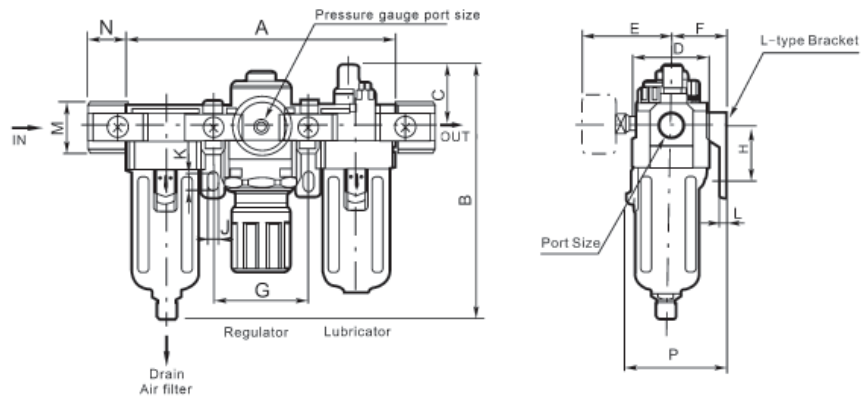

Model	Specifications						Accessories		
	Component			*Rated flow (L/min)	**Port size (G)	Pressure gauge port size	Weight (kg)	Bracket (2PCS)	Pressure gauge
	Filter	Regulator	Lubricator						
AC1000-M5	AF1000	AR1000	AL1000	90	M5	1/16	0.26	Y10L	G27-10-R1
AC2000-01	AF2000	AR2000	AL2000	500	1/8	1/8	0.74	Y20L	G36-10-01
AC2000-02					1/4				
AC2500-02	AF3000	AR2500	AL3000	1500	1/4	1/8	1.04	Y30L	
AC2500-03					3/8				
AC3000-02	AF3000	AR3000	AL3000	2000	1/4	1/8	1.18	Y30L	
AC3000-03					3/8				
AC4000-03	AF4000	AR4000	AL4000	4000	3/8	1/4	2.14	Y40L	
AC4000-04					1/2				
AC4000-06	AF4000-06	AR4000-06	AL4000-06	4500	3/4	1/4	2.47	Y50L	G46-10-02
AC5000-06	AF5000	AR5000	AL5000	5000	3/4	1/4	3.82	Y60L	
AC5000-10					1				

*Under the circumstance that the inlet pressure is 0.7MPa (7.1kgf/cm²) and the set pressure is 0.5MPa(5.1kgf/cm²)
** Rc and NPT port sizes are available.

Air Combination (F.R.L Combination) AC1000~5000 Series

● Dimensions

AC1000~2000

AC2500~5000

Model	Port Size G	A	B	C	D	E	F	G	H	J	K	L	M	N	P
AC1000	M5	91	84.5	25.5	25	26	25	33	20	4.5	7.5	5	17.5	16	38.5
AC2000	1/8~1/4	140	125	38	40	56.8	30	50	24	5.5	8.5	5	22	23	50
AC2500	1/4~3/8	181	156.5	38	53	60.8	41	64	35	7	11	7	34.2	26	70.5
AC3000	1/4~3/8	181	156.5	38	53	60.8	41	64	35	7	11	7	34.2	26	70.5
AC4000	3/8~1/2	238	191.5	41	70	65.5	50	84	40	9	13	7	42.2	33	88
AC4000-06	3/4	253	193	40.5	70	69.5	50	89	40	9	13	7	46.2	36	88
AC5000	3/4~1	300	271.5	48	90	75.5	69.8	105	50	12	16	10.5	55.2	40	115