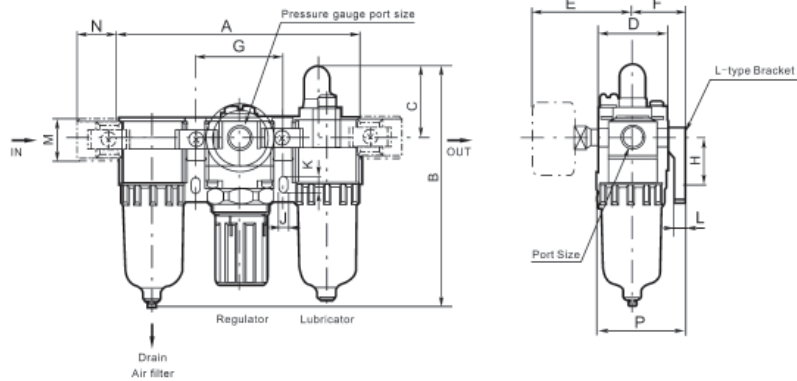

Air Combination (F.R.L Combination) AC1000~5000 Series

● Specifications

● Symbol

Fluid	Air
Proof pressure	1.5MPa (15kgf/cm ²)
Max. operating pressure	1.0MPa (10kgf/cm ²)
Ambient and fluid temperature	5~60℃
Nominal filtration rating	5 μ m 25 μ m 50 μ m
Recommended lubricant	Class 1 turbine oil (ISO VG32)
Bowl material	PC K1300
Bowl guard	AC1000~2000 (Not available) AC2500~5000 (Available)
Set pressure range	AC1000:0.05~0.7MPa (0.5~7kgf/cm ²) AC2000~5000:0.05~0.85MPa (0.5~8.5kgf/cm ²)
Regulator construction	Relieving type

Model	Specifications						Accessories		
	Component			*Rated flow (L/min)	**Port size (G)	Pressure gauge port size	Weight (kg)	Bracket (2PCS)	Pressure gauge
	Filter	Regulator	Lubricator						
AC1000-M5	AF1000	AR1000	AL1000	90	M5	1/16	0.26	Y10L	G27-10-R1
AC2000-01	AF2000	AR2000	AL2000	500	1/8	1/8	0.74	Y20L	G36-10-01
AC2000-02					1/4				
AC2500-02	AF3000	AR2500	AL3000	1500	1/4	1/8	1.04	Y30L	
AC2500-03					3/8				
AC3000-02	AF3000	AR3000	AL3000	2000	1/4	1/8	1.18	Y30L	
AC3000-03					3/8				
AC4000-03	AF4000	AR4000	AL4000	4000	3/8	1/4	2.14	Y40L	
AC4000-04					1/2				
AC4000-06	AF4000-06	AR4000-06	AL4000-06	4500	3/4	1/4	2.47	Y50L	G46-10-02
AC5000-06	AF5000	AR5000	AL5000	5000	3/4	1/4	3.82	Y60L	
AC5000-10					1				

*Under the circumstance that the inlet pressure is 0.7MPa (7.1kgf/cm²) and the set pressure is 0.5MPa(5.1kgf/cm²)
** Rc and NPT port sizes are available.

Air Combination (F.R.L Combination) AC1000~5000 Series

● Dimensions

AC1000~2000

AC2500~5000

Model	Port Size G	A	B	C	D	E	F	G	H	J	K	L	M	N	P
AC1000	M5	91	84.5	25.5	25	26	25	33	20	4.5	7.5	5	17.5	16	38.5
AC2000	1/8~1/4	140	125	38	40	56.8	30	50	24	5.5	8.5	5	22	23	50
AC2500	1/4~3/8	181	156.5	38	53	60.8	41	64	35	7	11	7	34.2	26	70.5
AC3000	1/4~3/8	181	156.5	38	53	60.8	41	64	35	7	11	7	34.2	26	70.5
AC4000	3/8~1/2	238	191.5	41	70	65.5	50	84	40	9	13	7	42.2	33	88
AC4000-06	3/4	253	193	40.5	70	69.5	50	89	40	9	13	7	46.2	36	88
AC5000	3/4~1	300	271.5	48	90	75.5	69.8	105	50	12	16	10.5	55.2	40	115